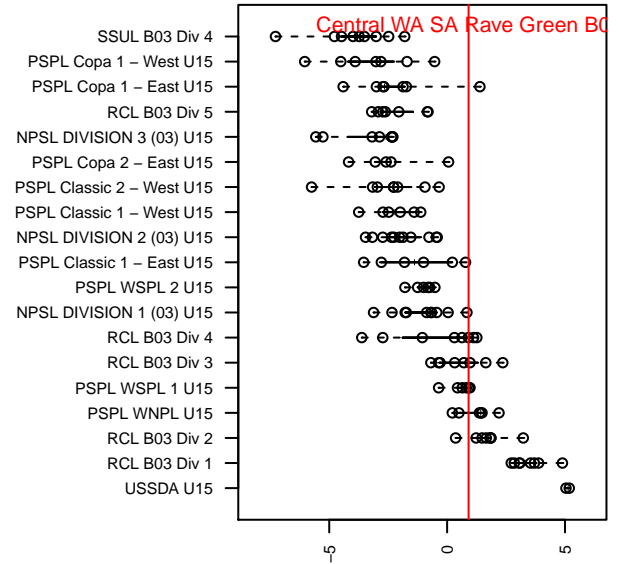

Central WA SA Rave Green B03

Central WA Soccer Academy
 Yakima, WA
 B03 total strength=1380
 attack=13.42 defense=4.14
 fall league = PSPL WSPL 1 U15
 notes= Freisz 2016

alt names used:
 CWSA CWS 03 Rave Green
 CENTRAL WASHINGTON SOUNDERS RAVE

Venues played:
 2017 PSPL WSPL 1 U15
 2017 WA Cup Gold U15

Central WA SA Rave Green B03
 Dots are actual minus expected GF (blue circles) and GA (red triangles).
 Blue line is smoothed change in attack strength. Red is smoothed change in defense strength.

**attack and defense variance (black dot)
relative to other teams
and top 10 in region**

**attack and defense rating
relative to others at age
and all opponents in last 13 months**

Performance relative to 13 month average